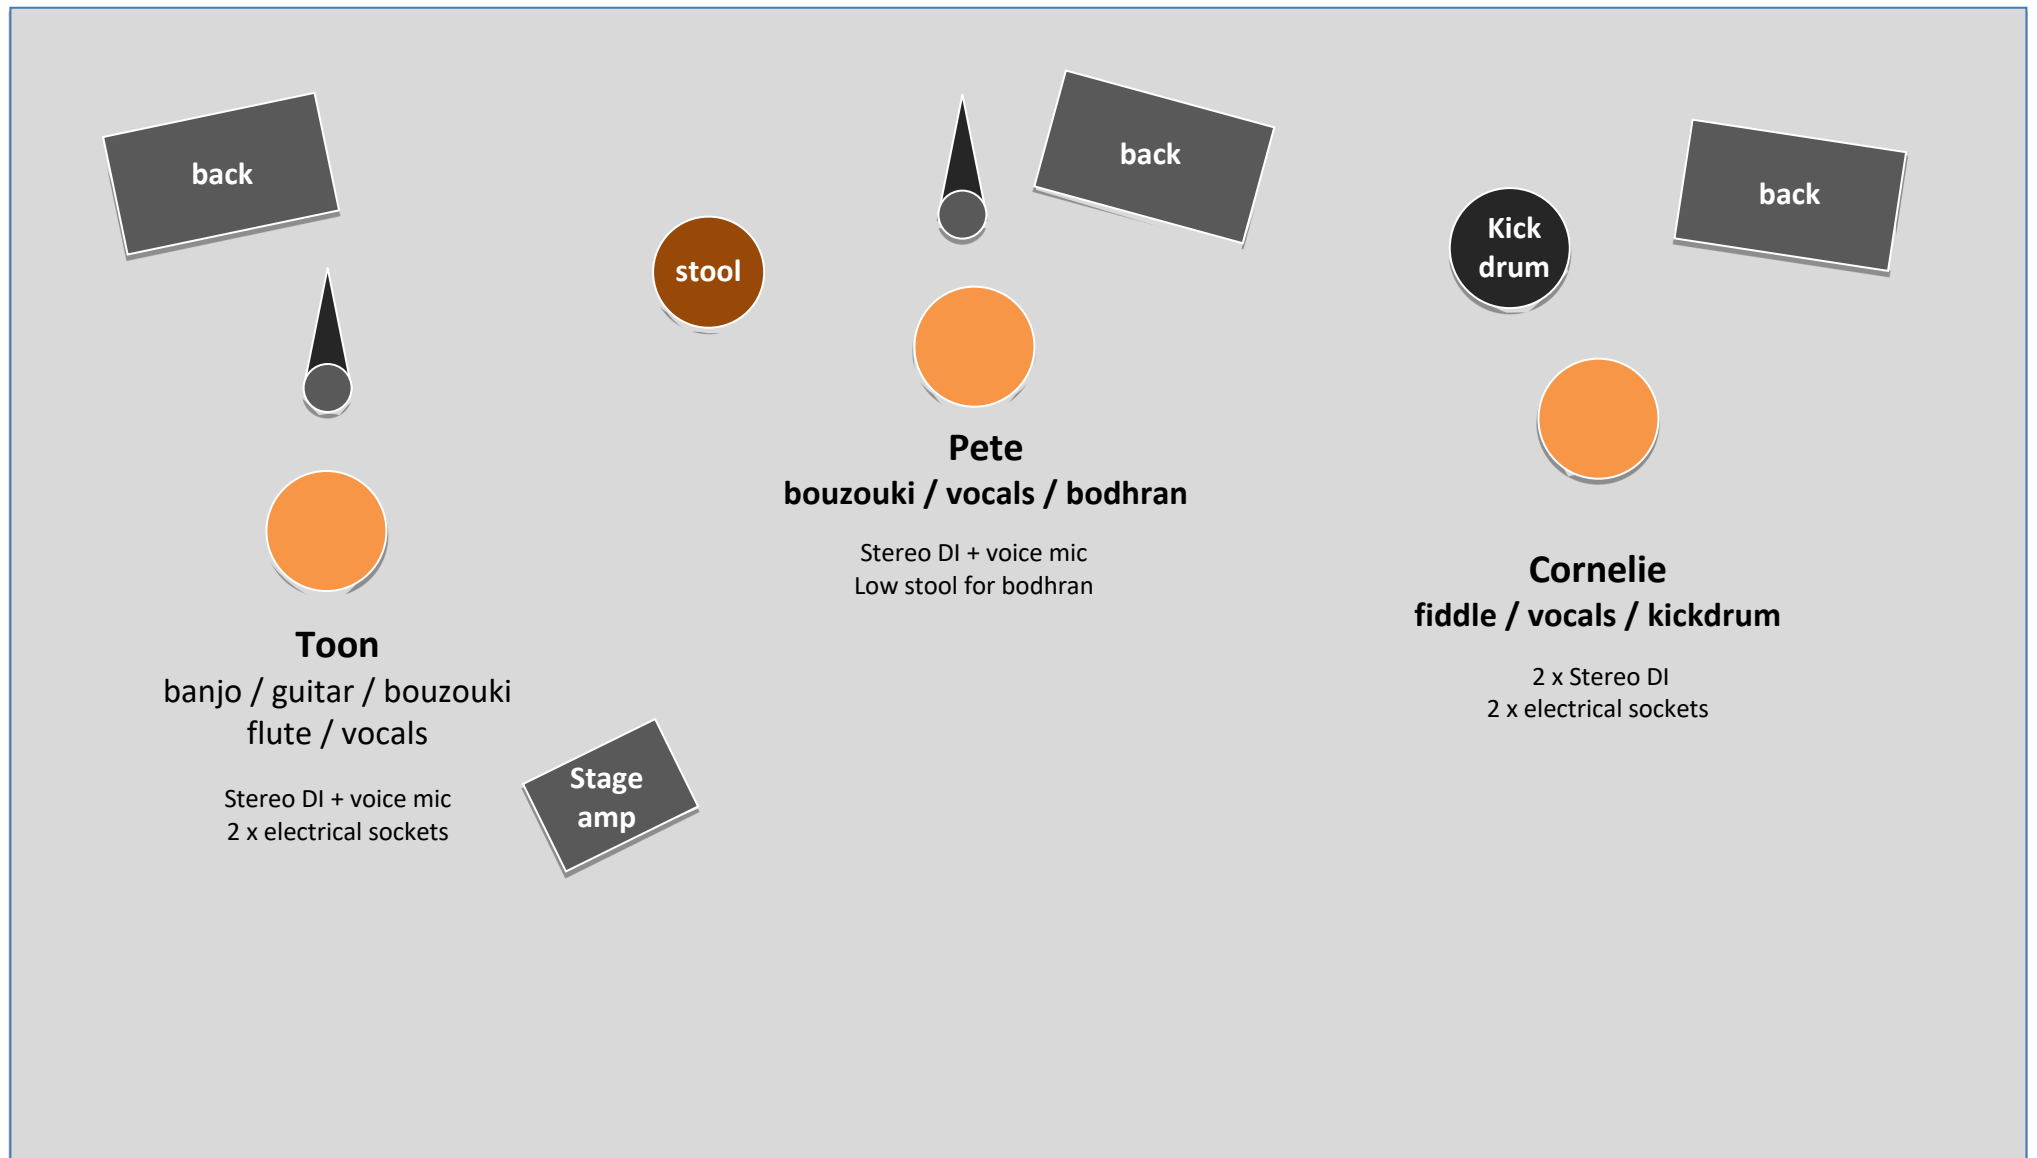

PATCH-LIST

	Musician - Instrument	Type
1	Pete - vocals	Mic SM58 + stand
2	Pete - bouzouki	DI box
3	Pete - bodhran	(Band) mic
4	Cornelie - fiddle	DI box
5	Cornelie - vocals	Wireless headset to DI box
6	Cornelie – kick drum	(Band) mic
7	Toon – banjo and guitar	(Band) Fishman stage amp with DI out
8	Toon - bouzouki	DI box
9	Toon – flute and vocals	Mic SM58 + stand
10	Dave (if guest) – accordeon	Mic SM57 + low stand
11	...	...

We don't need a lot of soundscaping. Just a bit of reverb will do.

Phantom power is required on some of the band mics.

Alternatives are a possibility; contact us to discuss your options and/or technical limitations.